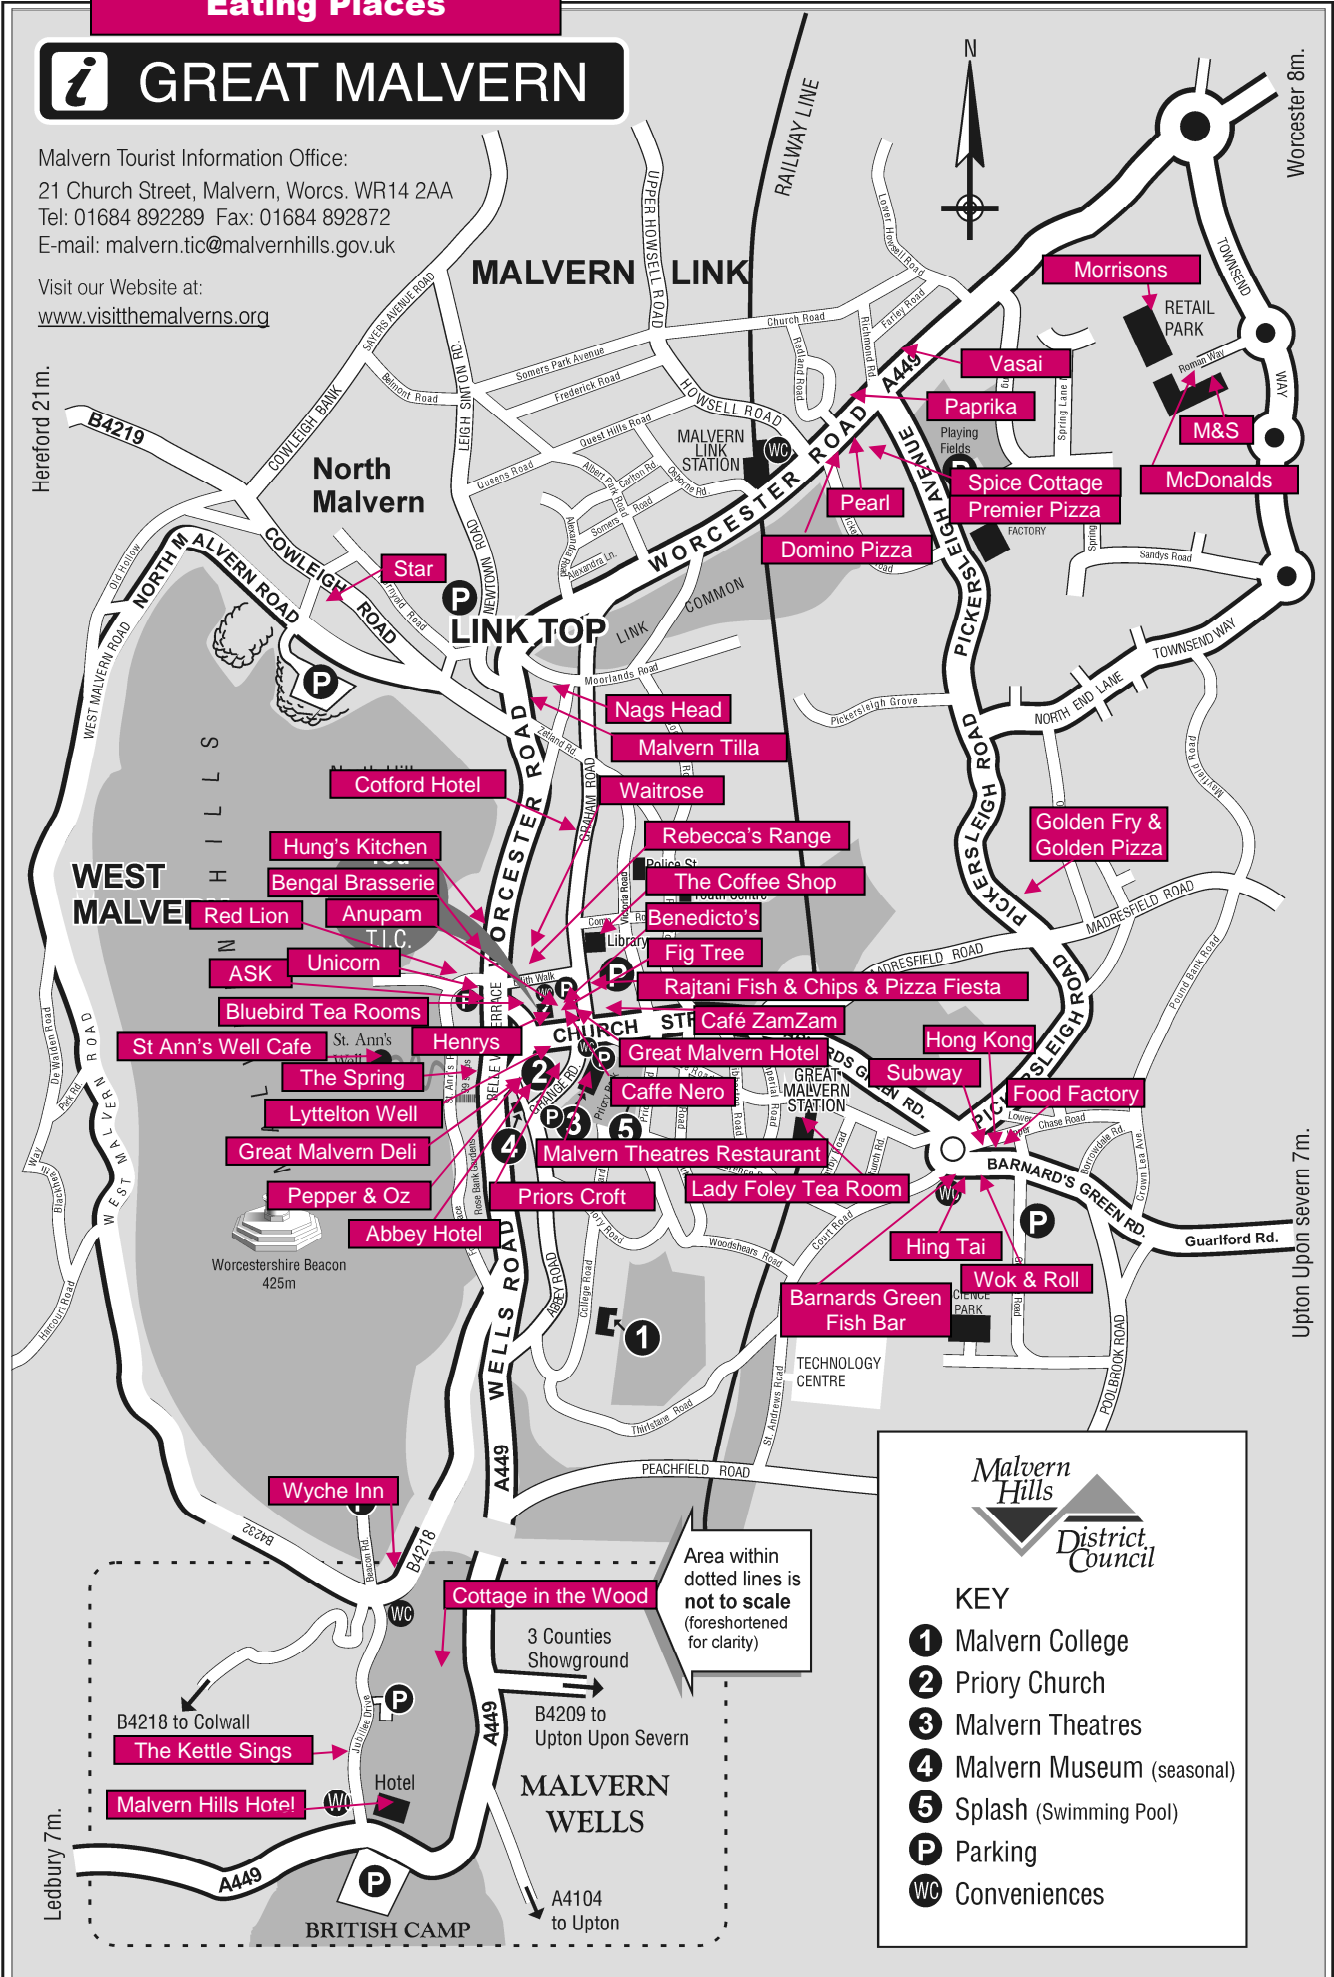

# Eating Places

- KEY**
- ① Malvern College
  - ② Priory Church
  - ③ Malvern Theatres
  - ④ Malvern Museum (seasonal)
  - ⑤ Splash (Swimming Pool)
  - P Parking
  - WC Conveniences

Area within dotted lines is not to scale (foreshortened for clarity)

Hereford 21m.

Worcester 8m.

Upton upon severn 7m.

Ledbury 7m.