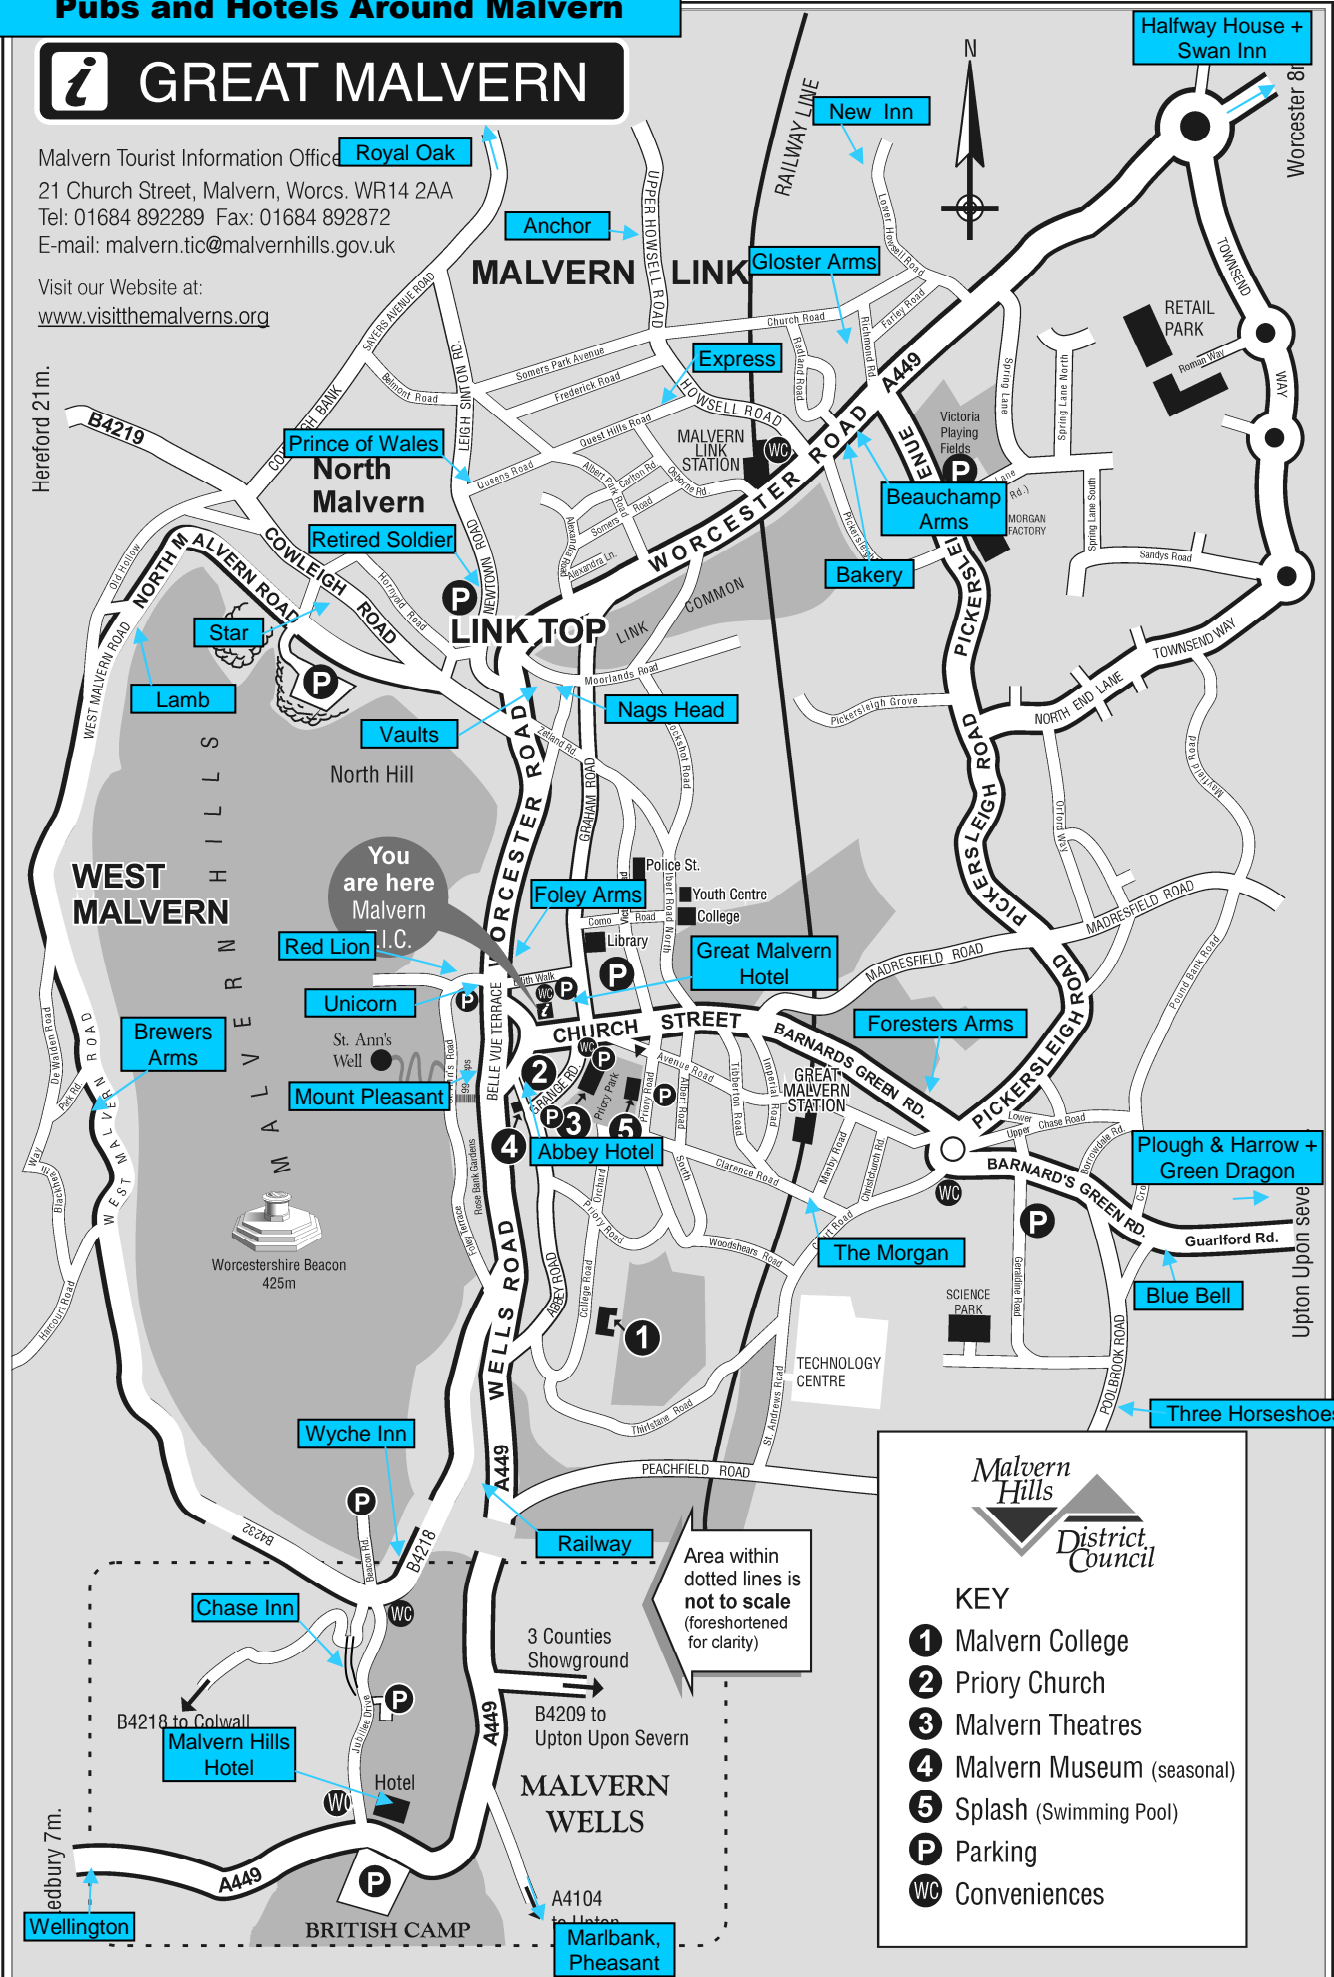

Pubs and Hotels Around Malvern

GREAT MALVERN

Malvern Tourist Information Office **Royal Oak**
 21 Church Street, Malvern, Worcs. WR14 2AA
 Tel: 01684 892289 Fax: 01684 892872
 E-mail: malvern.tic@malvernhills.gov.uk

Visit our Website at:
www.visitthemaalverns.org

- KEY**
- 1 Malvern College
 - 2 Priors Church
 - 3 Malvern Theatres
 - 4 Malvern Museum (seasonal)
 - 5 Splash (Swimming Pool)
 - P Parking
 - WC Conveniences

Area within dotted lines is not to scale (foreshortened for clarity)

Hereford 21m.

edbury 7m.

Worcester 8m.

Upton upon severn