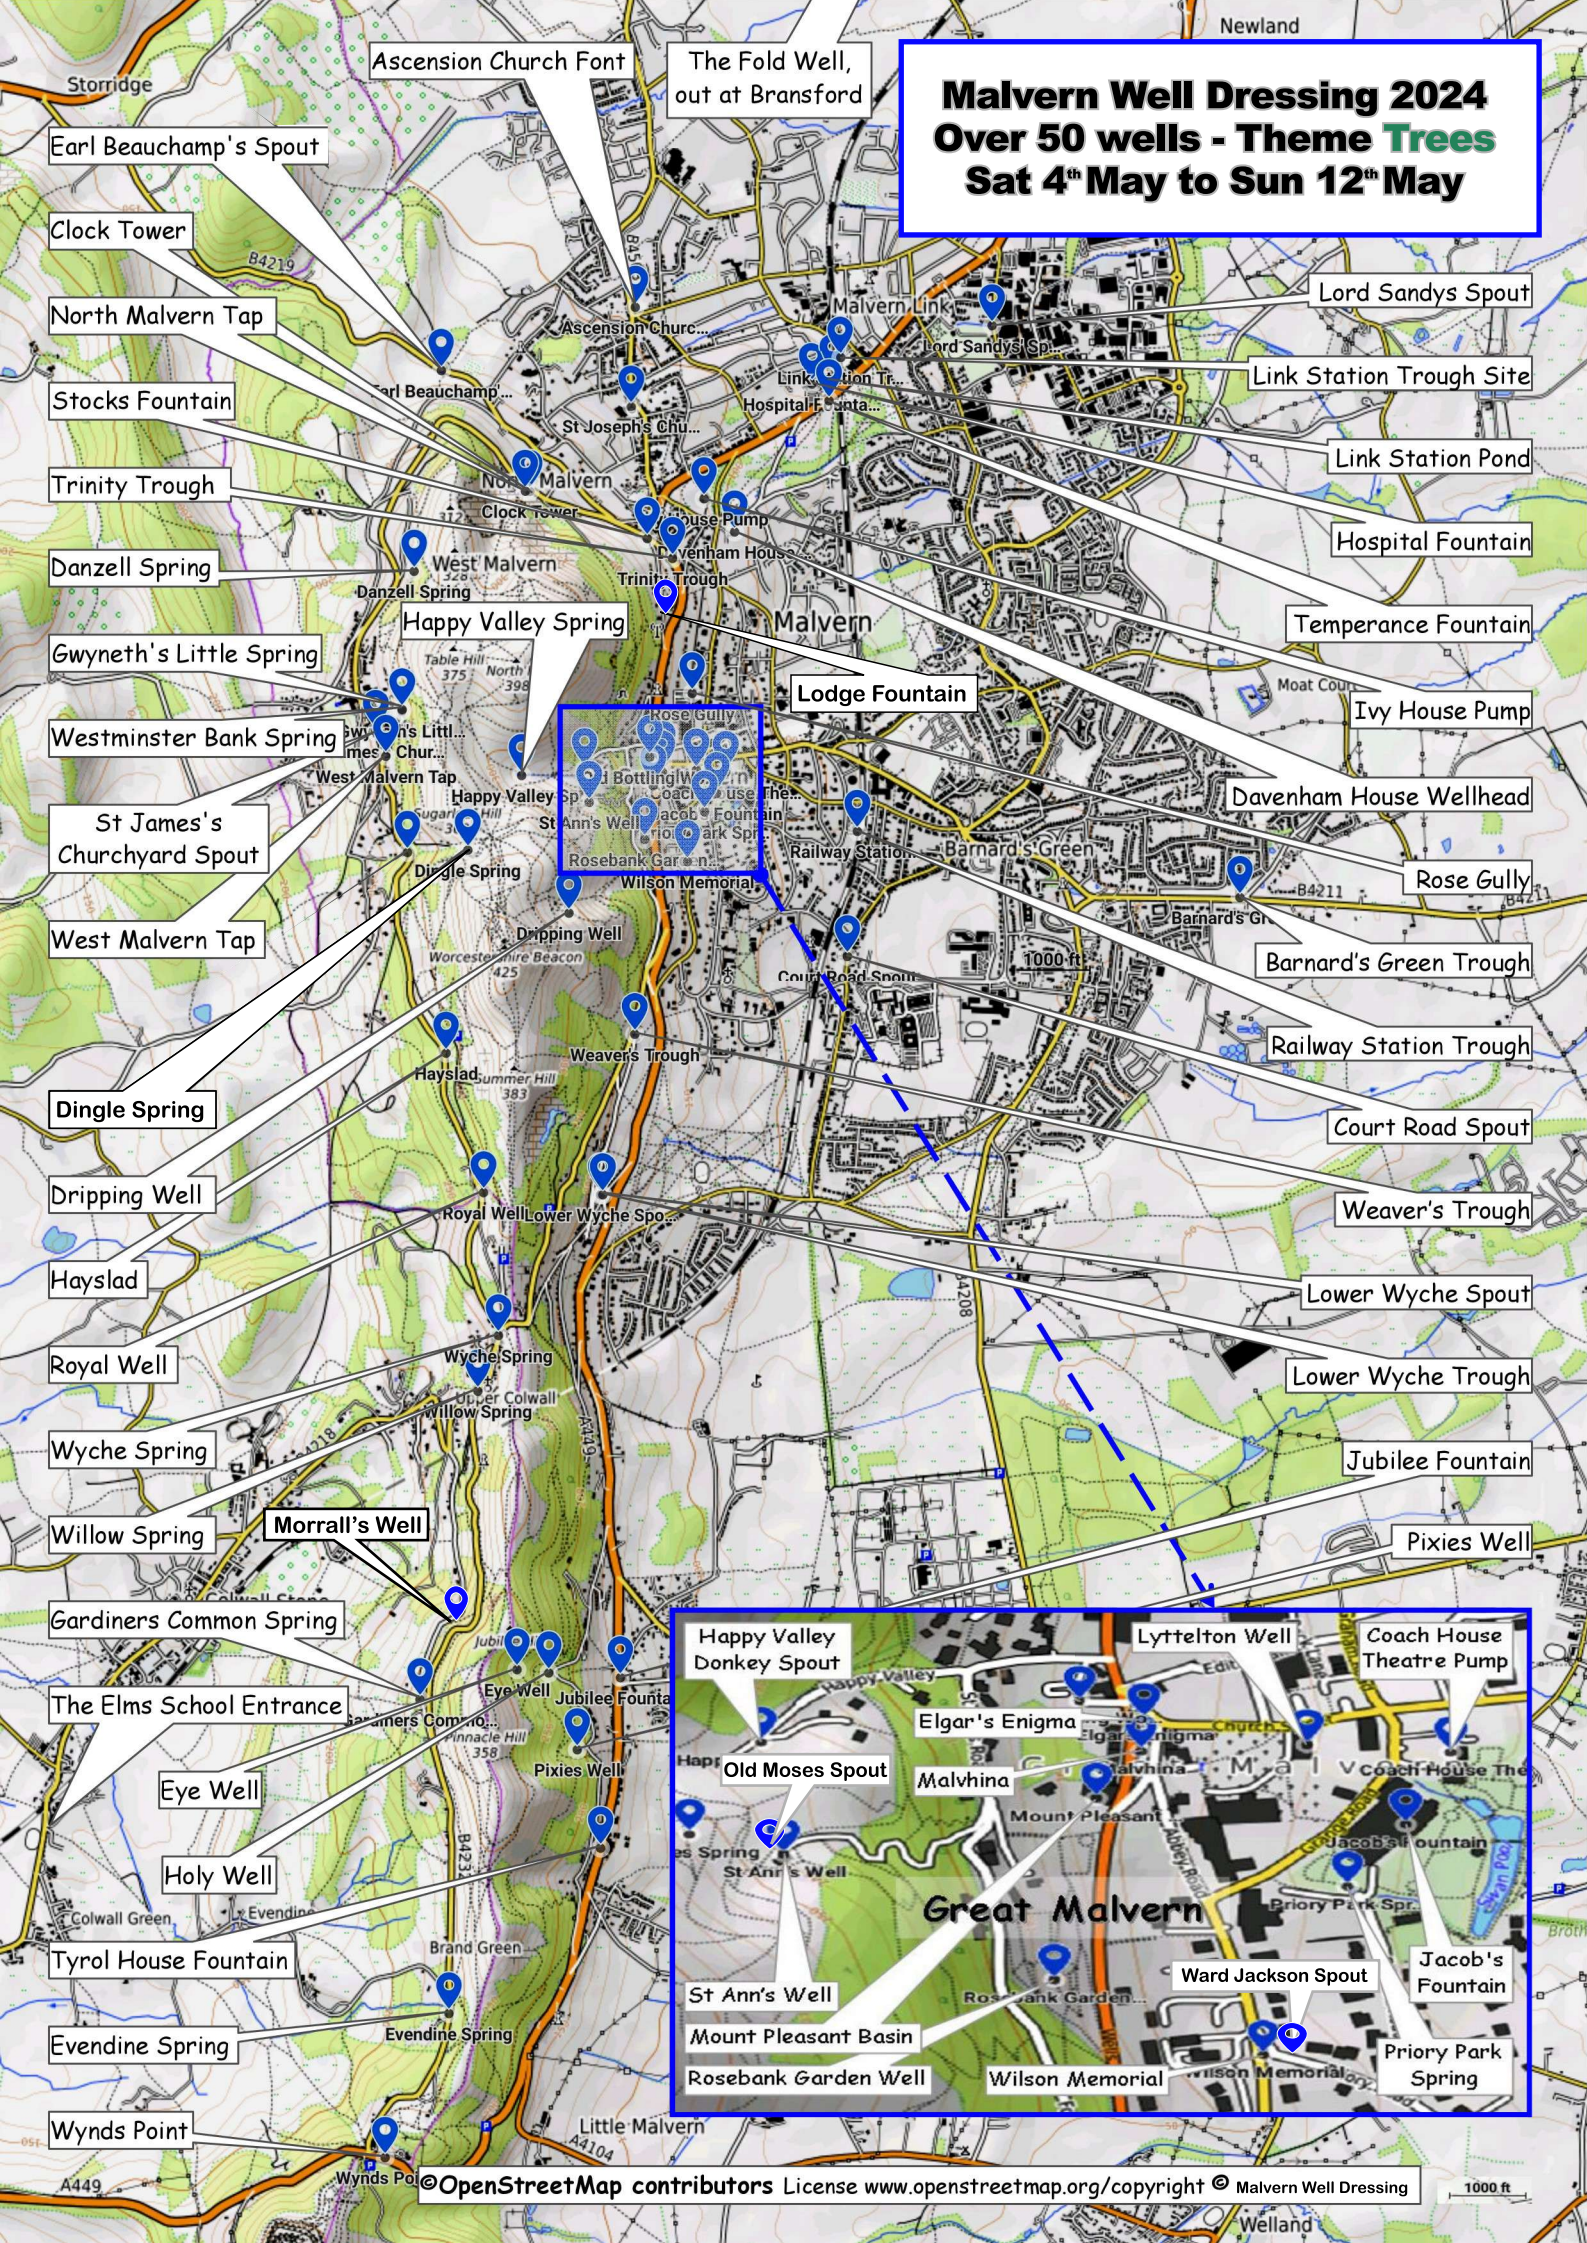

Malvern Well Dressing 2024
Over 50 wells - Theme **Trees**
Sat 4th May to Sun 12th May

Ascension Church Font

The Fold Well, out at Bransford

Earl Beauchamp's Spout

Clock Tower

North Malvern Tap

Stocks Fountain

Trinity Trough

Danzell Spring

Gwyneth's Little Spring

Westminster Bank Spring

St James's Churchyard Spout

West Malvern Tap

Dingle Spring

Dripping Well

Hayslad

Royal Well

Wyche Spring

Willow Spring

Gardeners Common Spring

The Elms School Entrance

Eye Well

Holy Well

Tyrol House Fountain

Evendine Spring

Wynds Point

Lord Sandys Spout

Link Station Trough Site

Link Station Pond

Hospital Fountain

Temperance Fountain

Ivy House Pump

Davenham House Wellhead

Rose Gully

Barnard's Green Trough

Railway Station Trough

Court Road Spout

Weaver's Trough

Lower Wyche Spout

Lower Wyche Trough

Jubilee Fountain

Pixies Well

Happy Valley Donkey Spout

Lyttelton Well

Coach House Theatre Pump

Elgar's Enigma

Old Moses Spout

Malvhina

St Ann's Well

Mount Pleasant Basin

St Ann's Well

Mount Pleasant Basin

Rosebank Garden Well

Wilson Memorial

Ward Jackson Spout

Jacob's Fountain

Priory Park Spring