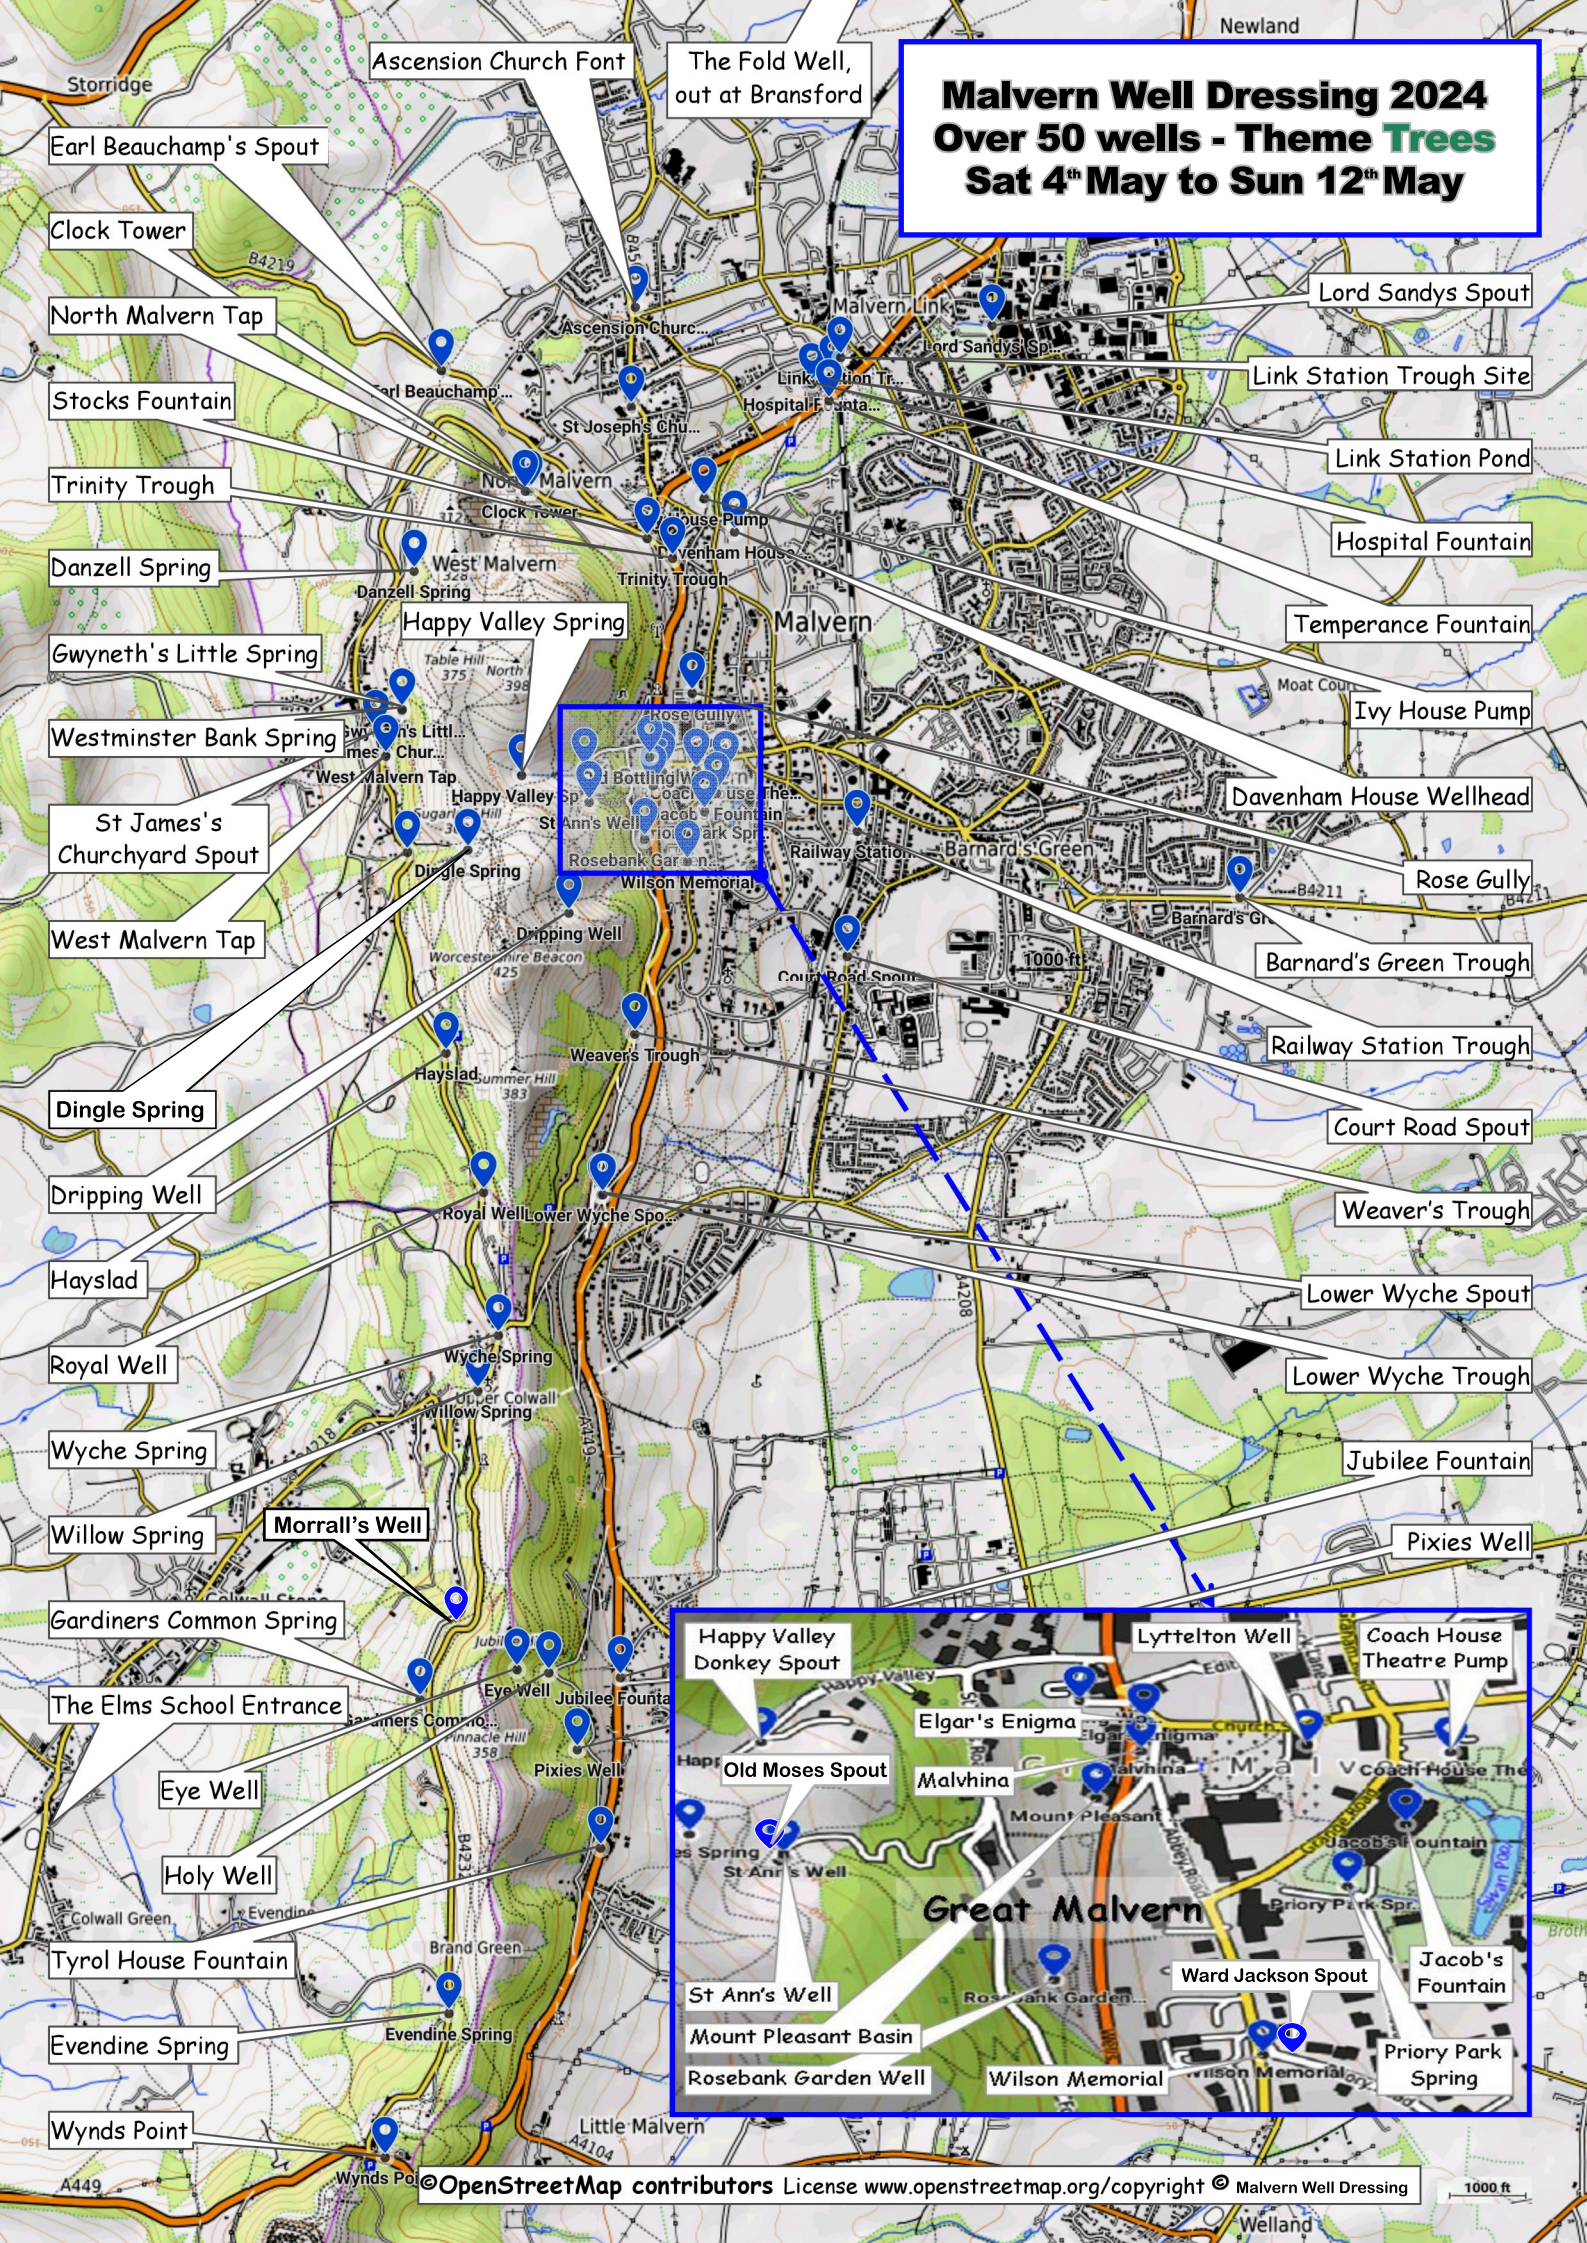

Malvern Well Dressing 2024
Over 50 wells - Theme **Trees**
Sat 4th May to Sun 12th May

Ascension Church Font

The Fold Well, out at Bransford

Earl Beauchamp's Spout

Clock Tower

North Malvern Tap

Stocks Fountain

Trinity Trough

Danzell Spring

Gwyneth's Little Spring

Westminster Bank Spring

St James's Churchyard Spout

West Malvern Tap

Dingle Spring

Dripping Well

Hayslad

Royal Well

Wyche Spring

Willow Spring

Gardeners Common Spring

The Elms School Entrance

Eye Well

Holy Well

Tyrol House Fountain

Evendine Spring

Wynds Point

Lord Sandys Spout

Link Station Trough Site

Link Station Pond

Hospital Fountain

Temperance Fountain

Ivy House Pump

Davenham House Wellhead

Rose Gully

Barnard's Green Trough

Railway Station Trough

Court Road Spout

Weaver's Trough

Lower Wyche Spout

Lower Wyche Trough

Jubilee Fountain

Pixies Well

Happy Valley Donkey Spout

Lyttelton Well

Coach House Theatre Pump

Elgar's Enigma

Old Moses Spout

Malvhina

St Ann's Well

Mount Pleasant Basin

Rosebank Garden Well

Wilson Memorial

Ward Jackson Spout

Jacob's Fountain

Priory Park Spring